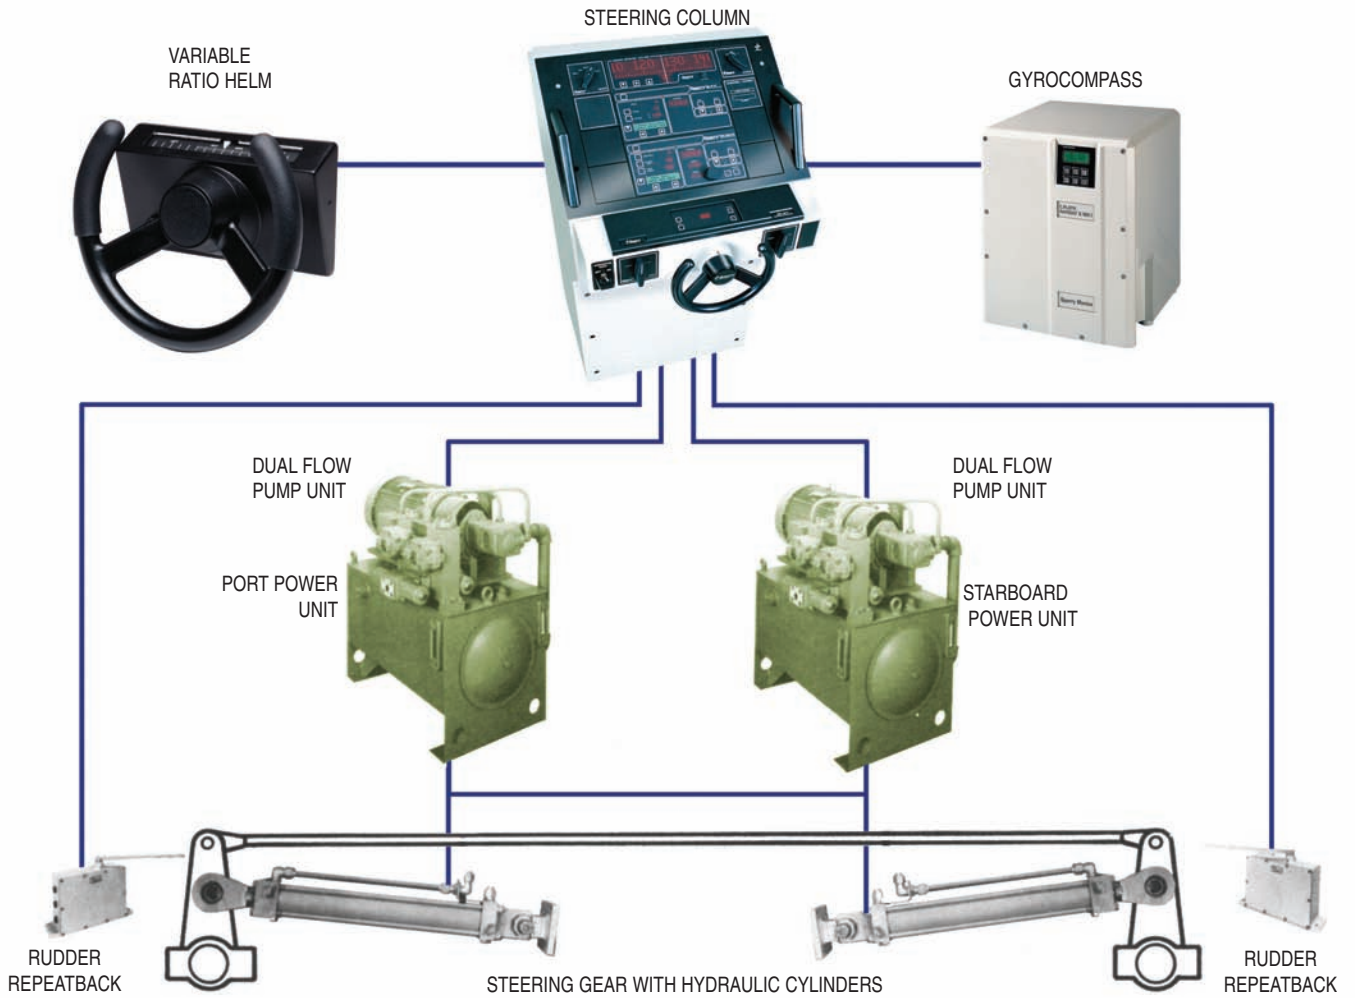

Sperry Marine Steering Gear – Features clevis mounted hydraulic cylinders powered by the industrial grade steering power pumps. The system is a modular design which offers a great amount of flexibility to be installed in various ship configurations. In addition, the clevis design provides superior tolerances in installation alignments.

The double-acting hydraulic cylinders in the Sperry Marine system are offered in multiples of two or four dependent on required rudder torque. These cylinders are specially designed for the demands in marine applications.

The Sperry Marine Steering System highlights are:

- Designed for straightforward and simple operation

- Modular in design for easy installation
- High quality components and vane pumps for long life and reliability
- Simplified maintenance

These key elements contribute to high levels of performance and safety.

Large Steering Systems

Sperry Marine Integrated Bridge System

Mid-Size Steering Systems

Small Steering Systems

Sperry Marine

www.sperrymarine.northropgrumman.com