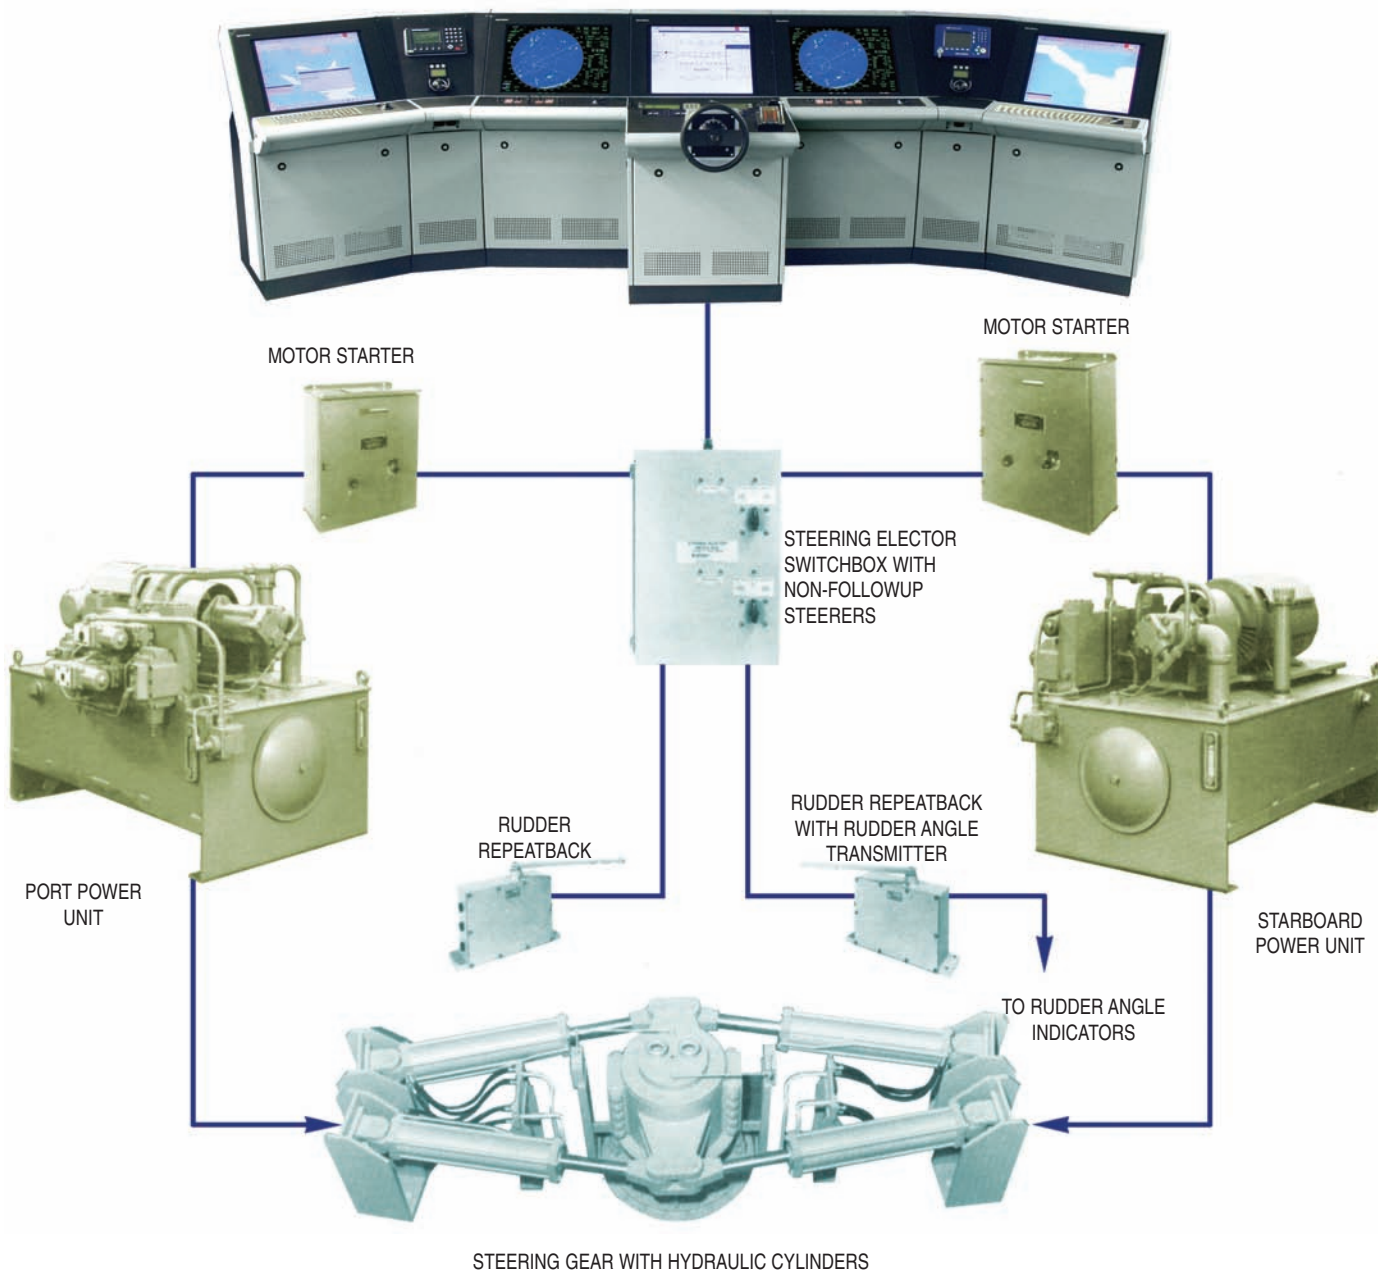

Sperry Marine Steering Gear – Features clevis mounted hydraulic cylinders powered by the industrial grade steering power pumps. The system is a modular design which offers a great amount of flexibility to be installed in various ship configurations. In addition, the clevis design provides superior tolerances in installation alignments.

The double-acting hydraulic cylinders in the Sperry Marine system are offered in multiples of two or four dependent on required rudder torque. These cylinders are specially designed for the demands in marine applications.

The Sperry Marine Steering System highlights are:

- Designed for straightforward and simple operation

- Modular in design for easy installation
- High quality components and vane pumps for long life and reliability
- Simplified maintenance

These key elements contribute to high levels of performance and safety.

Large Steering Systems

Sperry Marine Integrated Bridge System

Mid-Size Steering Systems

Small Steering Systems

Sperry Marine

www.sperrymarine.northropgrumman.com