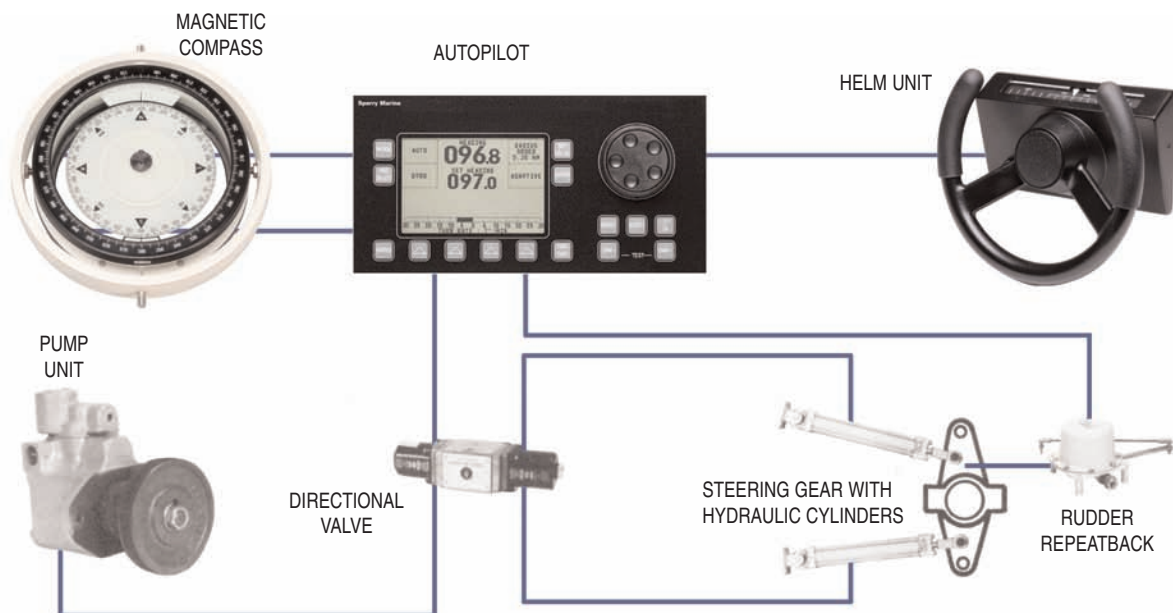

Sperry Marine Steering Gear – Features clevis mounted hydraulic cylinders powered by the industrial grade steering power pumps. The system is a modular design which offers a great amount of flexibility to be installed in various ship configurations. In addition, the clevis design provides superior tolerances in installation alignments.

The double-acting hydraulic cylinders in the Sperry Marine system are offered in multiples of two or four dependent on required rudder torque. These cylinders are specially designed for the demands in marine applications.

The Sperry Marine Steering System highlights are:

- Designed for straightforward and simple operation

- Modular in design for easy installation
- High quality components and vane pumps for long life and reliability
- Simplified maintenance

These key elements contribute to high levels of performance and safety.

Large Steering Systems

Sperry Marine Integrated Bridge System

Mid-Size Steering Systems

Small Steering Systems

Sperry Marine

www.sperrymarine.northropgrumman.com